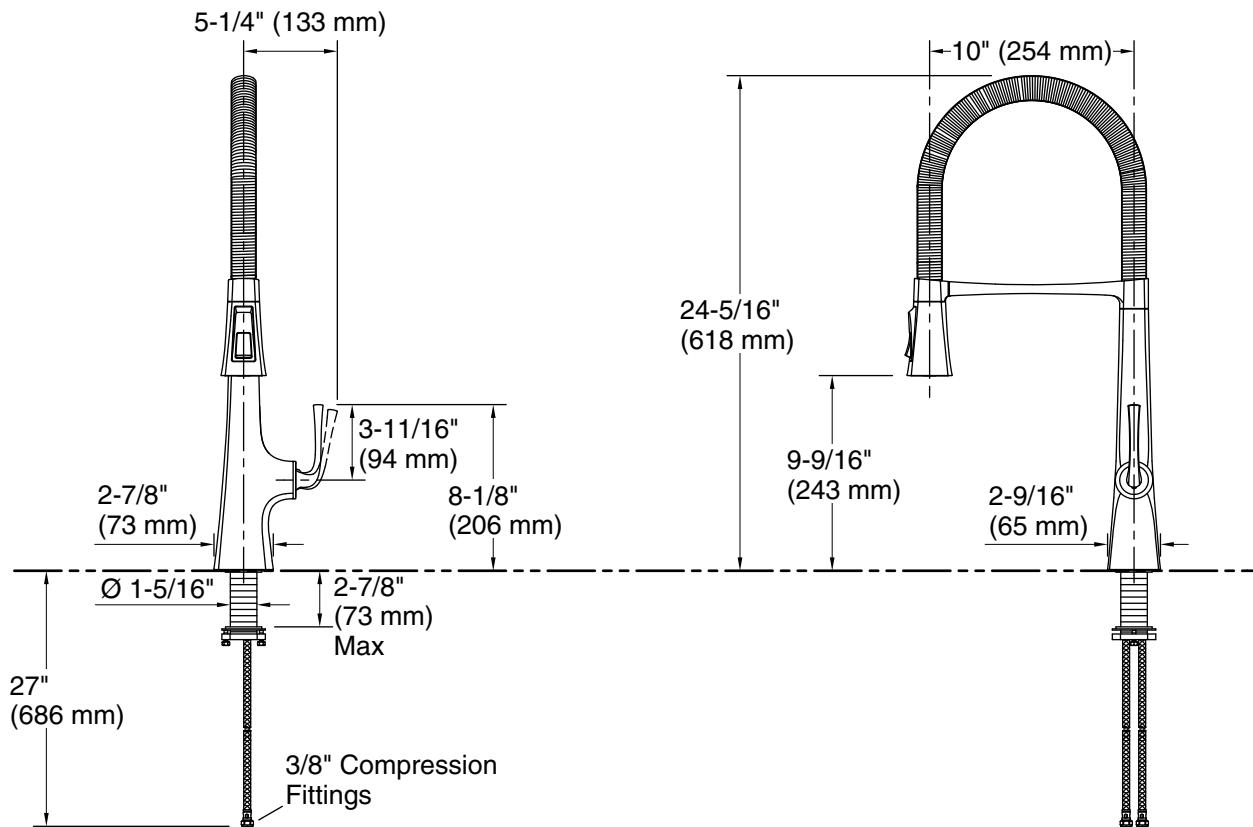

Features

- Semi-professional kitchen faucet with finish-matched easy-clean hose cover
- Switch-Grip™ sprayhead rotates in 90-degree increments. Face buttons in the direction you prefer
- Three-function pull-down sprayhead with touch-control allows you to switch between stream, Sweep™ spray and BerrySoft™ spray
- Sweep™ spray features specially angled nozzles that form a wide, powerful blade of water to sweep your dishes and sink clean
- Unique three-function sprayhead allows you to tackle tasks such as cleaning, rinsing and filling with Sweep™ Spray, BerrySoft™ spray, and aerated stream
- DockNetik™ magnetic docking system securely locks sprayhead into place when not in use
- 24" high-arch 360° rotating swing spout offers vertical clearance for tall cookware and pitchers
- 10" (254 mm) swing spout reach
- 1.5 gpm (5.7 lpm) maximum flow rate at 60 psi (4.14 bar)
- Single lever handle makes adjusting water temperature easy.
- Temperature memory allows faucet to be turned on and off at the temperature set during prior usage
- MasterClean™ sprayface features an easy-to-clean surface that withstands mineral buildup
- KOHLER ceramic disc valves exceed industry longevity standards for a lifetime of durable performance

Adapters, Rough-in and Extension Kits

1327990 Range: 2-1/2" (64 mm) - 2-5/8" (67 mm)

ADA CSA B651

Codes/Standards

ASME A112.18.1/CSA B125.1
NSF/ANSI/CAN 61
NSF/ANSI/CAN 372
All applicable US Federal and State material regulations
DOE - Energy Policy Act 1992
California Energy Commission (CEC)
ADA
ICC/ANSI A117.1
CSA B651

Technical Information

All product dimensions are nominal.

Drain included: No

Spout:

Spout reach: 10" (254 mm)

Handle clearance: 5-1/4" (133 mm)

Notes

Install this product according to the installation instructions.